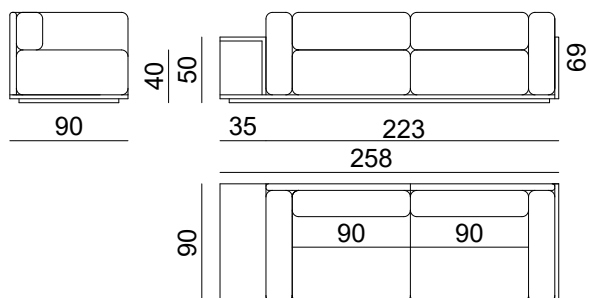

## DIMENSIONS

two-seater SO LOV 2S-T1 L

two-seater SO LOV 2S-T1 R

two-seater SO LOV 2S-T2 L/R

three-seater SO LOV 3S-T1 L/R

### two seater

W 231 cm / 91"  
D 80 cm / 32"  
H 69 cm / 27"

### packaging dimensions

W 235 cm / 92"  
D 84 cm / 33"  
H 83 cm / 32"

volume: 1.64 m<sup>3</sup> / 58 ft<sup>3</sup>

### packaging dimensions

W 262 cm / 104"  
D 84 cm / 33"  
H 83 cm / 32"

volume: 1.83 m<sup>3</sup> / 65 ft<sup>3</sup>