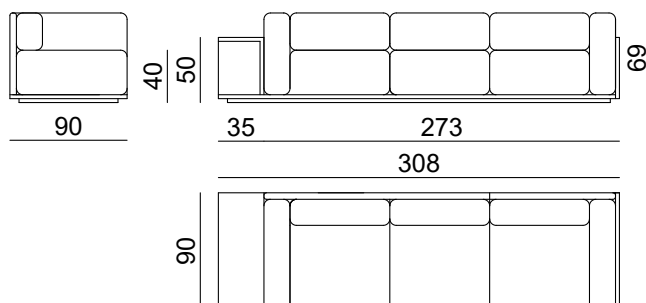

## DIMENSIONS

two-seater SO LOV 2S-T1 L

two-seater SO LOV 2S-T1 R

two-seater SO LOV 2S-T2 L/R

three-seater SO LOV 3S-T1 L/R

### two seater

W 231 cm / 91"  
D 80 cm / 32"  
H 69 cm / 27"

### packaging dimensions

W 235 cm / 92"  
D 84 cm / 33"  
H 83 cm / 32"

volume: 1.64 m<sup>3</sup> / 58 ft<sup>3</sup>

### packaging dimensions

W 262 cm / 104"  
D 84 cm / 33"  
H 83 cm / 32"

volume: 1.83 m<sup>3</sup> / 65 ft<sup>3</sup>