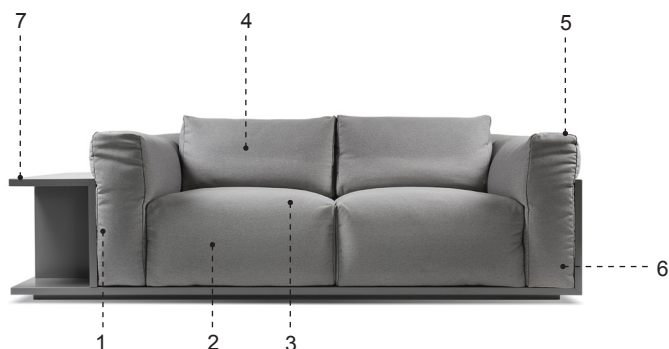

## **LOVE SOFA**

---

**AT THE TOUCH OF LOVE  
EVERYONE BECOMES A POET  
PLATO**

*Love* at first sight, a sofa that became a classic at the very start. The effective geometry of shapes and thought-out proportions maximizes spatial utilization, in accordance with comfort. With *Love*, there is no mistake. Giant pillows invite you to dissolve in the incredible softness and pleasure. Additional quality is option of modular combinations that include incorporated bookshelf or end table.

## DESCRIPTION

- 1 - Internal frame upholstery**  
flexible cold shaped polyurethane foam, polyester fibre cover
- 2 - Internal frame**  
solid wood and plywood poplar
- 3 - Seat cushions and their support**  
shaped polyurethane of various densities covered with polyester fiber; stuffed with feathers or filled with silicone mixtures
- 4 - Additional cushion**  
sterilized down, polyester fibre, cotton cover, down stuffing
- 5 - Cover**  
fabric or leather
- 6 - Frame stand**  
MDF, gloss polyurethane paint
- 7 - side shelf**  
MDF, gloss polyurethane paint

### corner

W 308 cm / 121"  
D 80 cm / 32"  
H 69 cm / 27"