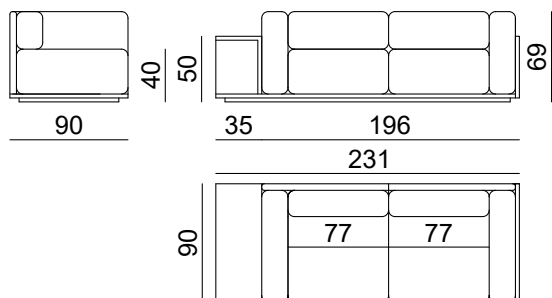

DIMENSIONS

two-seater SO LOV 2S-T1 L