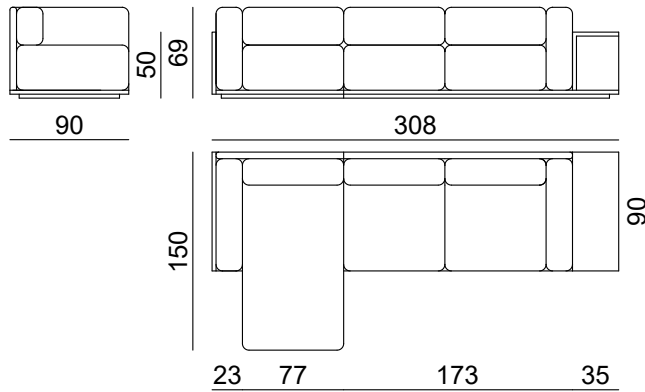

MOYA

corner sofa SO LOV 2S-T1 CL/R

PACKAGING

two seater

W 231 cm / 91"
D 80 cm / 32"
H 69 cm / 27"

product weight

110 kg / 242 lb

with packaging

palette: 141 kg / 312 lb

packaging dimensions

W 235 cm / 92"
D 84 cm / 33"
H 83 cm / 32"

volume: 1.64 m³ / 58 ft³

three seater

W 258 cm / 101"
D 80 cm / 32"
H 69 cm / 27"

product weight

122 kg / 269 lb

with packaging

palette: 157 kg / 346 lb

packaging dimensions

W 262 cm / 104"
D 84 cm / 33"
H 83 cm / 32"

volume: 1.83 m³ / 65 ft³

three seater +

W 308 cm / 121"
D 80 cm / 32"
H 69 cm / 27"

product weight

144 kg / 318 lb

with packaging

palette: 185 kg / 410 lb

packaging dimensions

W 312 cm / 122"
D 84 cm / 33"
H 83 cm / 32"

volume: 2.18 m³ / 77 ft³

corner

W 308 cm / 121"
D 80 cm / 32"
H 69 cm / 27"

product weight

70 kg / 154 lb

with packaging

palette: 95 kg / 210 lb

packaging dimensions

W 154 cm / 61"
D 84 cm / 33"
H 83 cm / 32"

volume: 1.33 m³ / 47 ft³