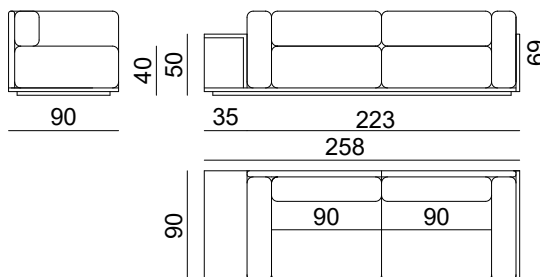

## DIMENSIONS

two-seater SO LOV 2S-T1 L

two-seater SO LOV 2S-T1 R

two-seater SO LOV 2S-T2 L/R

three-seater SO LOV 3S-T1 L/R

### packaging dimensions

W 235 cm / 92"  
D 84 cm / 33"  
H 83 cm / 32"

volume: 1.64 m<sup>3</sup> / 58 ft<sup>3</sup>

### packaging dimensions

W 262 cm / 104"  
D 84 cm / 33"  
H 83 cm / 32"

volume: 1.83 m<sup>3</sup> / 65 ft<sup>3</sup>

### packaging dimensions

W 312 cm / 122"  
D 84 cm / 33"  
H 83 cm / 32"

volume: 2.18 m<sup>3</sup> / 77 ft<sup>3</sup>